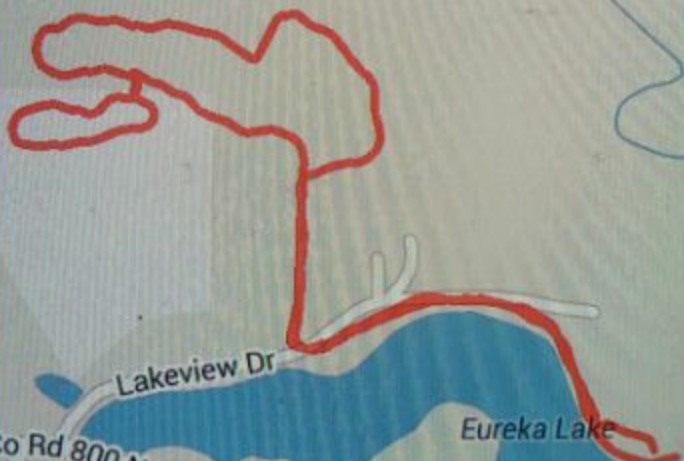

11:18 PM

Workout

GPS

Map

Stats

Lakeview Dr

Eureka Lake

Co Rd 800 N

Curtis C

Lake Road

Google Mitchell